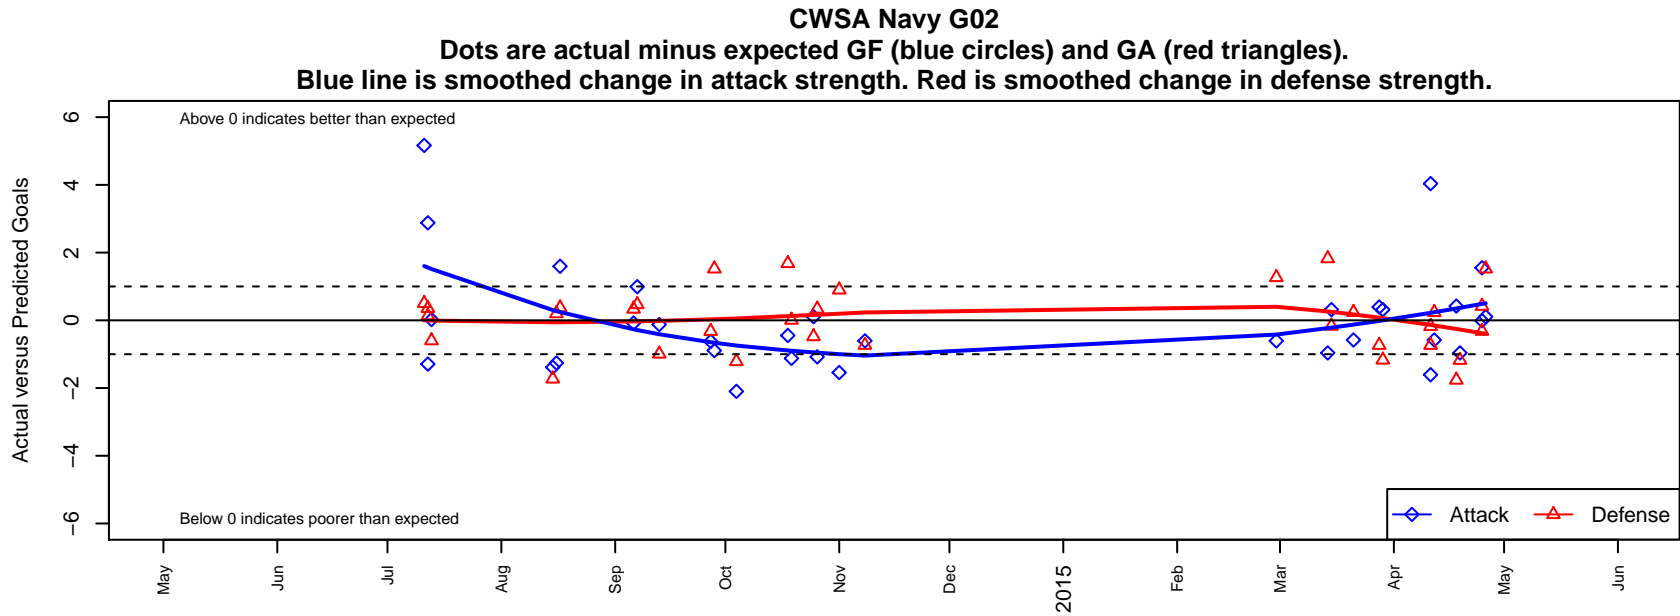

**attack and defense variance (black dot)
relative to other teams
and top 10 in region**

**attack and defense rating
relative to others at age
and all opponents in last 13 months**

CWSA Navy G02

Central Washington Soccer Academy
Yakima, WA

G02 total strength=750

attack=0.93 defense=0.76

fall league = PSPL Classic 1 U12

spr league = Spr PSPL SuperLeague U12

notes= Steele 2013, Jasso 2014

alt names used:

CWSA G02 Navy Jasso

C.W.S.A. Navy

CWSA NAVY G02 JASSO

CWSA G02 Navy Jasso

CWSA G02 NAVY (WA)

Venues played:

2014 Seattle Cup GU12

2014 Skagit Super Cup U12 Silver

2014 PSPL Classic 1 U12

2014 Spr PSPL SuperLeague U12

2014 WA Cup GU12 Gold/Platinum U12