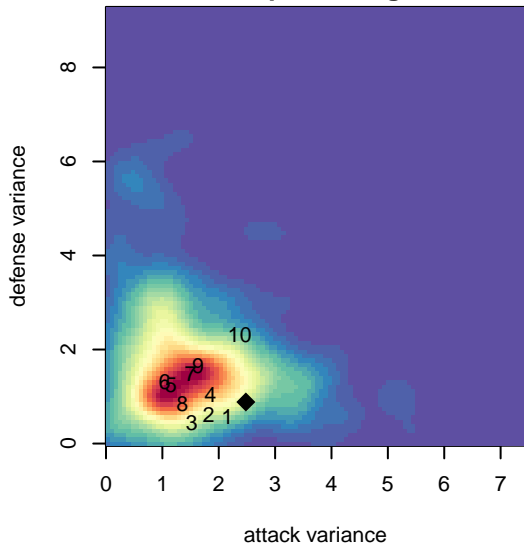

2014 Skagit Super Cup U12 Silver

2014 PSPL Classic 1 U12

2014 Spr PSPL SuperLeague U12

2014 WA Cup GU12 Gold/Platinum U12

**attack and defense variance (black dot)
relative to other teams
and top 10 in region**