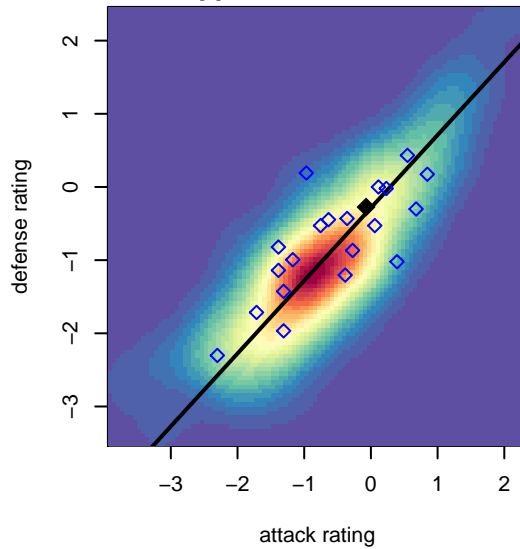

**attack and defense rating
relative to others at age
and all opponents in last 13 months**