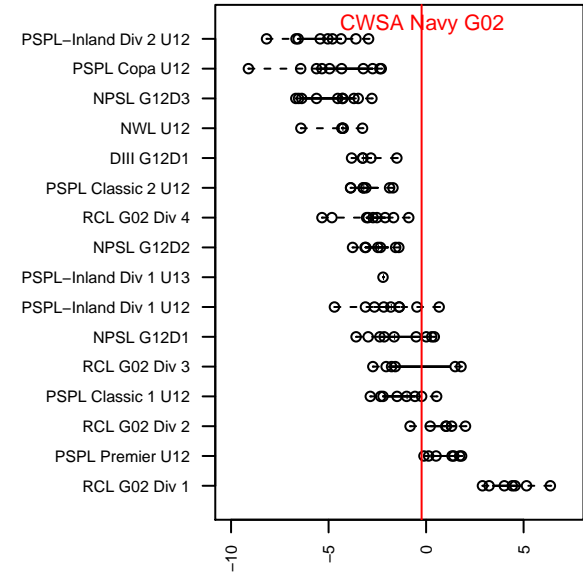

**attack and defense rating
relative to others at age
and all opponents in last 13 months**