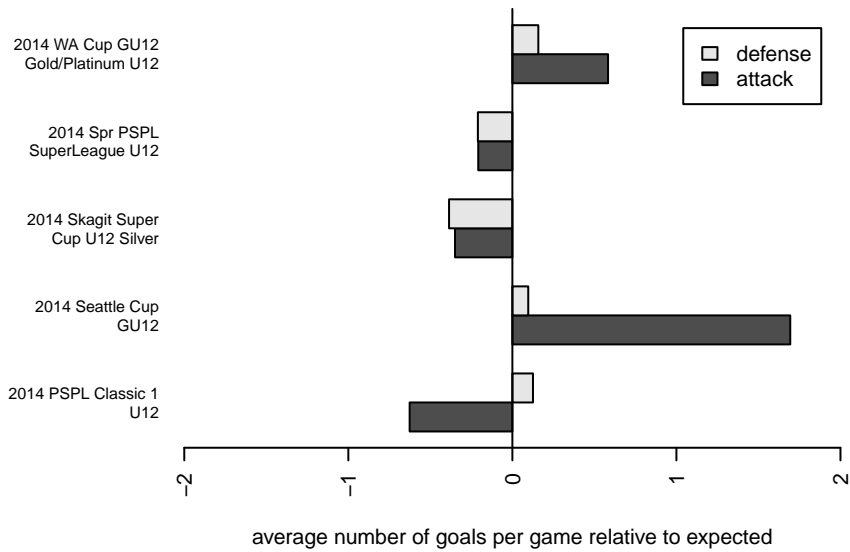

Performance relative to 13 month average